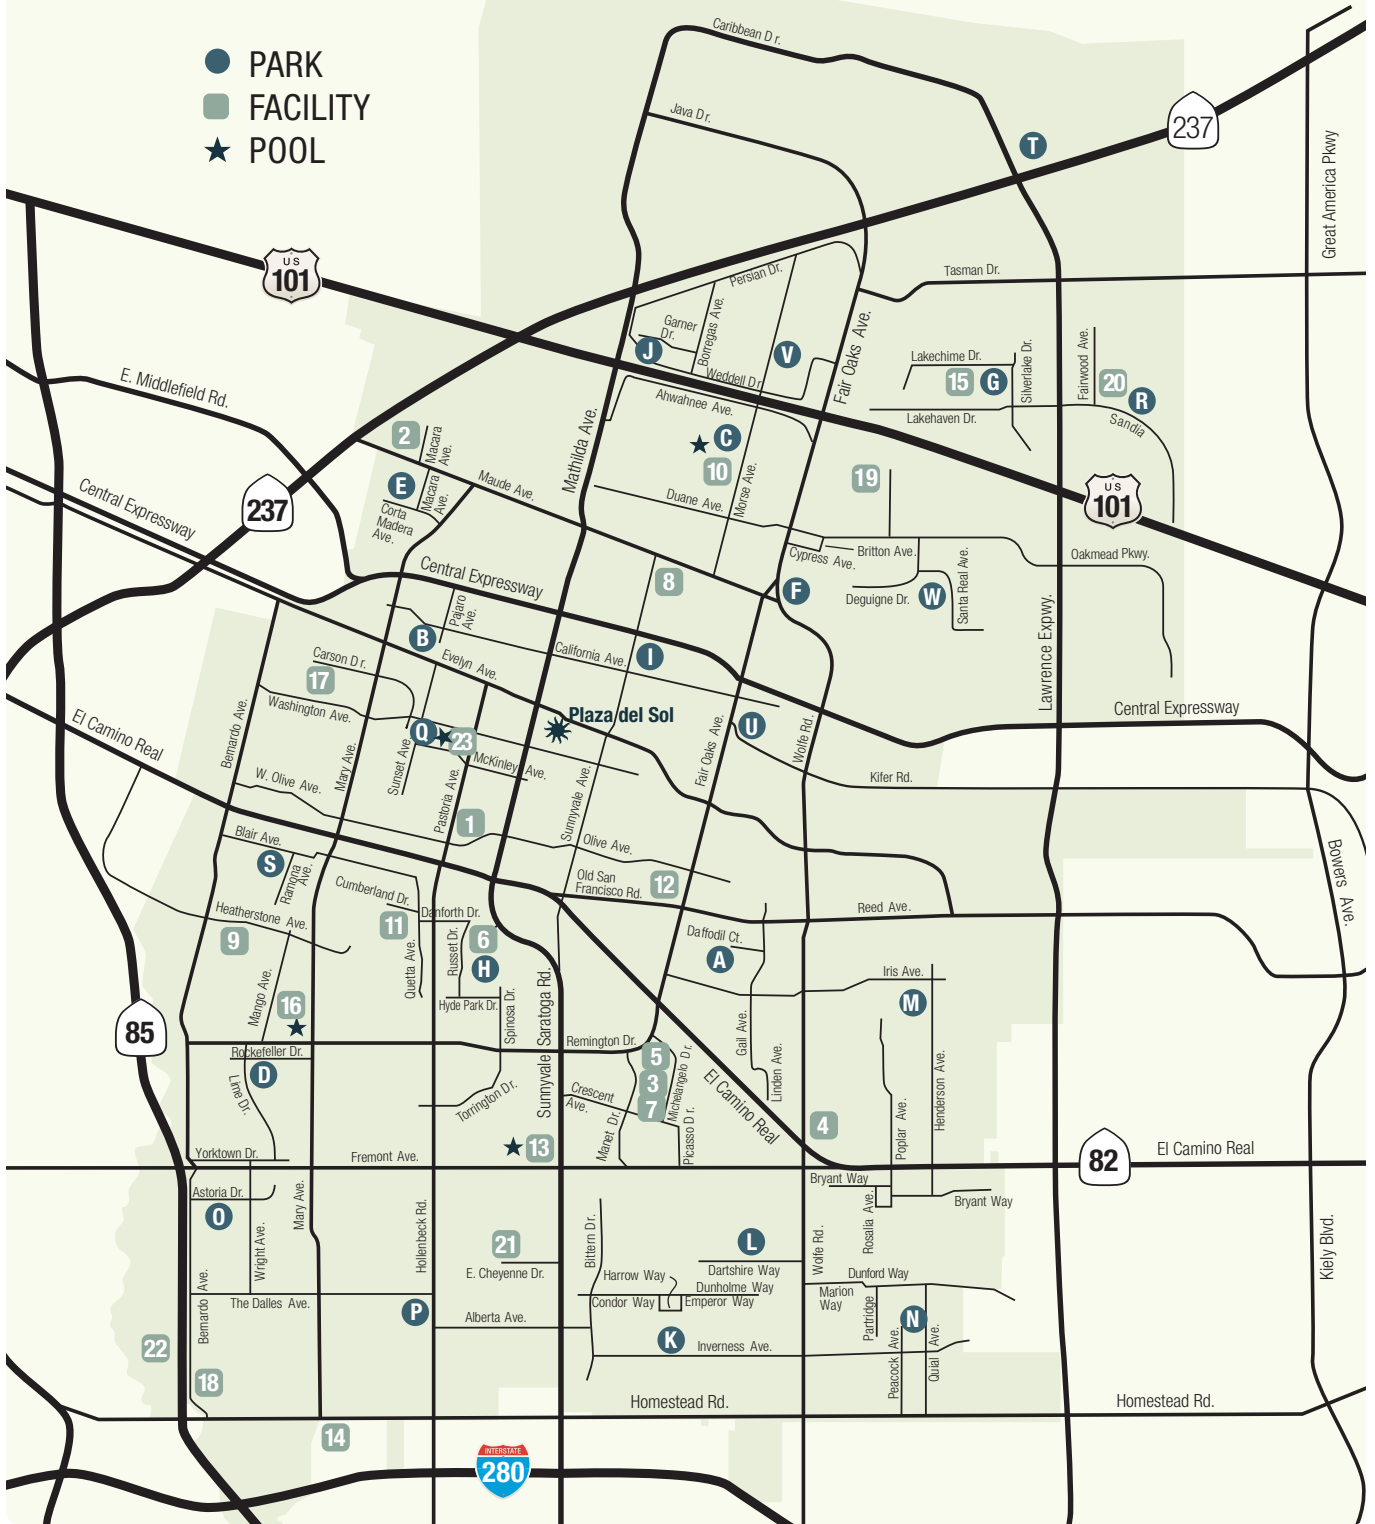

City of Sunnyvale Facilities Map

- PARK
- FACILITY
- ★ POOL

NEW

New Program Offering

TRY IT!

Try It Free on the First Day of Class

FREE

No Fees

$$

Supply Fee Due on First Day

T

Free T-Shirt per Session

R

Recreational Swim

T

Travels Offsite

P

Performance on Final Day

P

Parent/Guardian Participation Required

Sunnyvale Parks

	Map	Acres	Ball Field	Bas-ketball Court	Rec. Bldg.	Multi-Use Field	Picnic Area	Play-ground	Rest-rooms	Tennis	Volley-ball	Special Features
Baylands, 999 E. Caribbean Drive	T	177.0				1/0	•Ⓜ	4/0	•			Nature trails, amphitheater
Braly, 704 Daffodil Court	A	5.6	1/0		•	1/0	•Ⓜ	1/0	•	0/2	1/0	Sand volleyball court, lagoon, water play
Cannery, 900 W. California Ave.	B	.7					•	1/0				
Columbia, 739 Morse Ave.	C	14.7	1+ / 0	2/0		2/0	•	2/0	•	0/2		Par course, swimming pool
De Anza, 1150 Lime Drive	D	9.4	2/0	1+ / 0	•	1/0	•Ⓜ	1/0	•			Roller skating rink, handball/racquetball court
Encinal, 999 Corte Madera Ave.	E	4.2	1/0	0 / ½		1/0	•	2/0	•	0/2	0/1	¼-mile par course, sand volleyball court
Fair Oaks, 540 N. Fair Oaks Ave.	F	15.3	0/2	0/3	•	0/1	•	1/0	•		1/0	Skate park, sand volleyball court
Fairwood, 1255 Sandia Ave.	R	1.9				1+ / 0	•Ⓜ	1/0	•	0/2+	0/2	Greenbelt, par course, sand volleyball court
Greenwood Manor, Ramona and Blair avenues	S	.4						1/0				
Lakewood, 834 Lakechime Drive	G	10.7	1/1	0/1	•	1/0	•Ⓜ	2/0	•	0/2		Skate park, water play, handball courts
Las Palmas, 850 Russet Drve	H	24.3	1/0		•	1/0	•Ⓜ	1/0	•	0/16		Dog Park, water play
Murphy, 250 N. Sunnyvale Ave.	I	5.4			•		•	1/0	•			Amphitheater, lawn bowling green
Orchard Gardens, 238 Garner Ave.	J	2.6		1/0	•		•	1/0	•	2/0		Greenbelt
Ortega, 636 Harrow Way	K	18.0	1/2+	0/1	•	1/0	•Ⓜ	1/0	•	0/2		Water play, cricket pitch
Panama, 755 Dartshire Way	L	4.9	1/0			1/0	•		•			
Ponderosa, 811 Henderson Ave.	M	9.1	1/0	0/1	•	1/0	•	1/0	•	0/2	1/0	Sand volleyball court, bocce ball court
Raynor, 1565 Quail Ave.	N	14.7	2/0		•	1/0	•Ⓜ	1/0	•			Roller skating rink
San Antonio, 1026 Astoria Drive	O	5.8	1/0			2/0			•			
Serra, 730 The Dalles Ave.	P	11.5	2/0		•	1/0	•Ⓜ	1/0	•	0/4		Roller skating rink, water play
Seven Seas, 1010 Morse Ave.	V	5.3				1/0		2/0	•	0/1		Dog park, water play, greenbelt
Swegles, 545 Santa Real Ave.	W	1.0					•					Picnic tables
Victory Village, Fair Oaks Ave. and Kifer Road	U	1.0					•	1/0				Picnic tables only, fenced tot playground
Washington, 840 W. Washington Ave.	Q	11.8	1/1	0/2	•	1/0	•Ⓜ	2/0	•	0/2		Handball, swimming pool

Park and Restroom Hours: 6 a.m. – 9 p.m.

Tennis Lights stay on until 10 p.m.

See the "City of Sunnyvale Facilities Map" on page 63 for locations.

For more information, call 408-730-7751. For maintenance, call 408-730-7506.

#/# = number of unlighted facilities / number of lighted facilities; + = on adjacent School property

Ⓜ = electrical outlets (110 volts) available in certain picnic areas

Sunnyvale Facilities