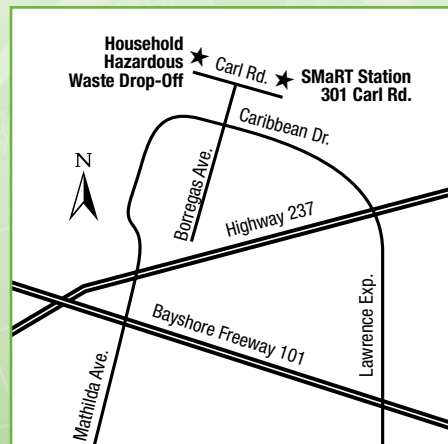

Residential and Commercial drop-off:

- Corrugated cardboard
- Glass, metal, and plastic (#1 – #7) food and beverage containers
- Newspaper, inserts, junk mail, phone and paperback books, magazines
- Scrap metal, pots and pans, tin and aluminum cans, foil, steel
- Used clothing and shoes

Cash is paid for California Redemption Value (CRV) containers.

Universal and electronic waste (residents only):

- Batteries of all types (tape positive ends to prevent discharge fires in transit)
- Cooking oil, used motor oil (and filters), antifreeze*
- Fluorescent bulbs, tubes and coils
- Mercury thermometers and thermostats
- Sharps, needles, lancets (in red bin only)
- Small electronic appliances
- TVs and monitors (limit 4), computers and peripherals

*Limit 10 gallons in 5-gallon, or smaller, containers.

Compost: Residents Only

Compost and mulch available for pickup at no charge.

Limit one standard truck load per week. Bring your own shovel and containers.

SMaRT Station Disposal Facility

Residential and Commercial

Disposal fees are based on type of material per cubic yard. Keep costs low, separate recyclables from trash. A $15 fee is charged for uncovered loads.

- Concrete, asphalt, tires
- Construction and demolition
- Dirt, soil, sod
- Furniture, mattresses
- Large appliances
- Regular trash
- Wood, yard trimmings

For disposal details, call Bay Counties Waste Services, (408) 752-8530.

Contact Us

Recycling Services

Recycling.inSunnyvale.com

Event – Registration details .... (408) 730-7262
Commercial– Business..... (408) 730-7484
Residential ..... (408) 730-7278

Garbage Services

PayMyBill.inSunnyvale.com

Residential..... (408) 730-7400

Manage accounts
Cart repair or replacement
On-Call Collection appointments
(single-family residents only)

Commercial – Business..... (408) 730-7681

Manage accounts
Debris box requests
Painting – cleaning bins

SMaRT Station

Bay Counties

Waste Services..... (408) 752-8530

General information, dumping fees

Specialty Solid

Waste & Recycling..... (408) 565-9900

www.sswr.com

Missed garbage or recycling pick-ups

County of Santa Clara

HHW Program..... (408) 299-7300

www.hhw.org

Household Hazardous Waste

Making Sunnyvale a greener, cleaner place to live!

Recycling.inSunnyvale.com