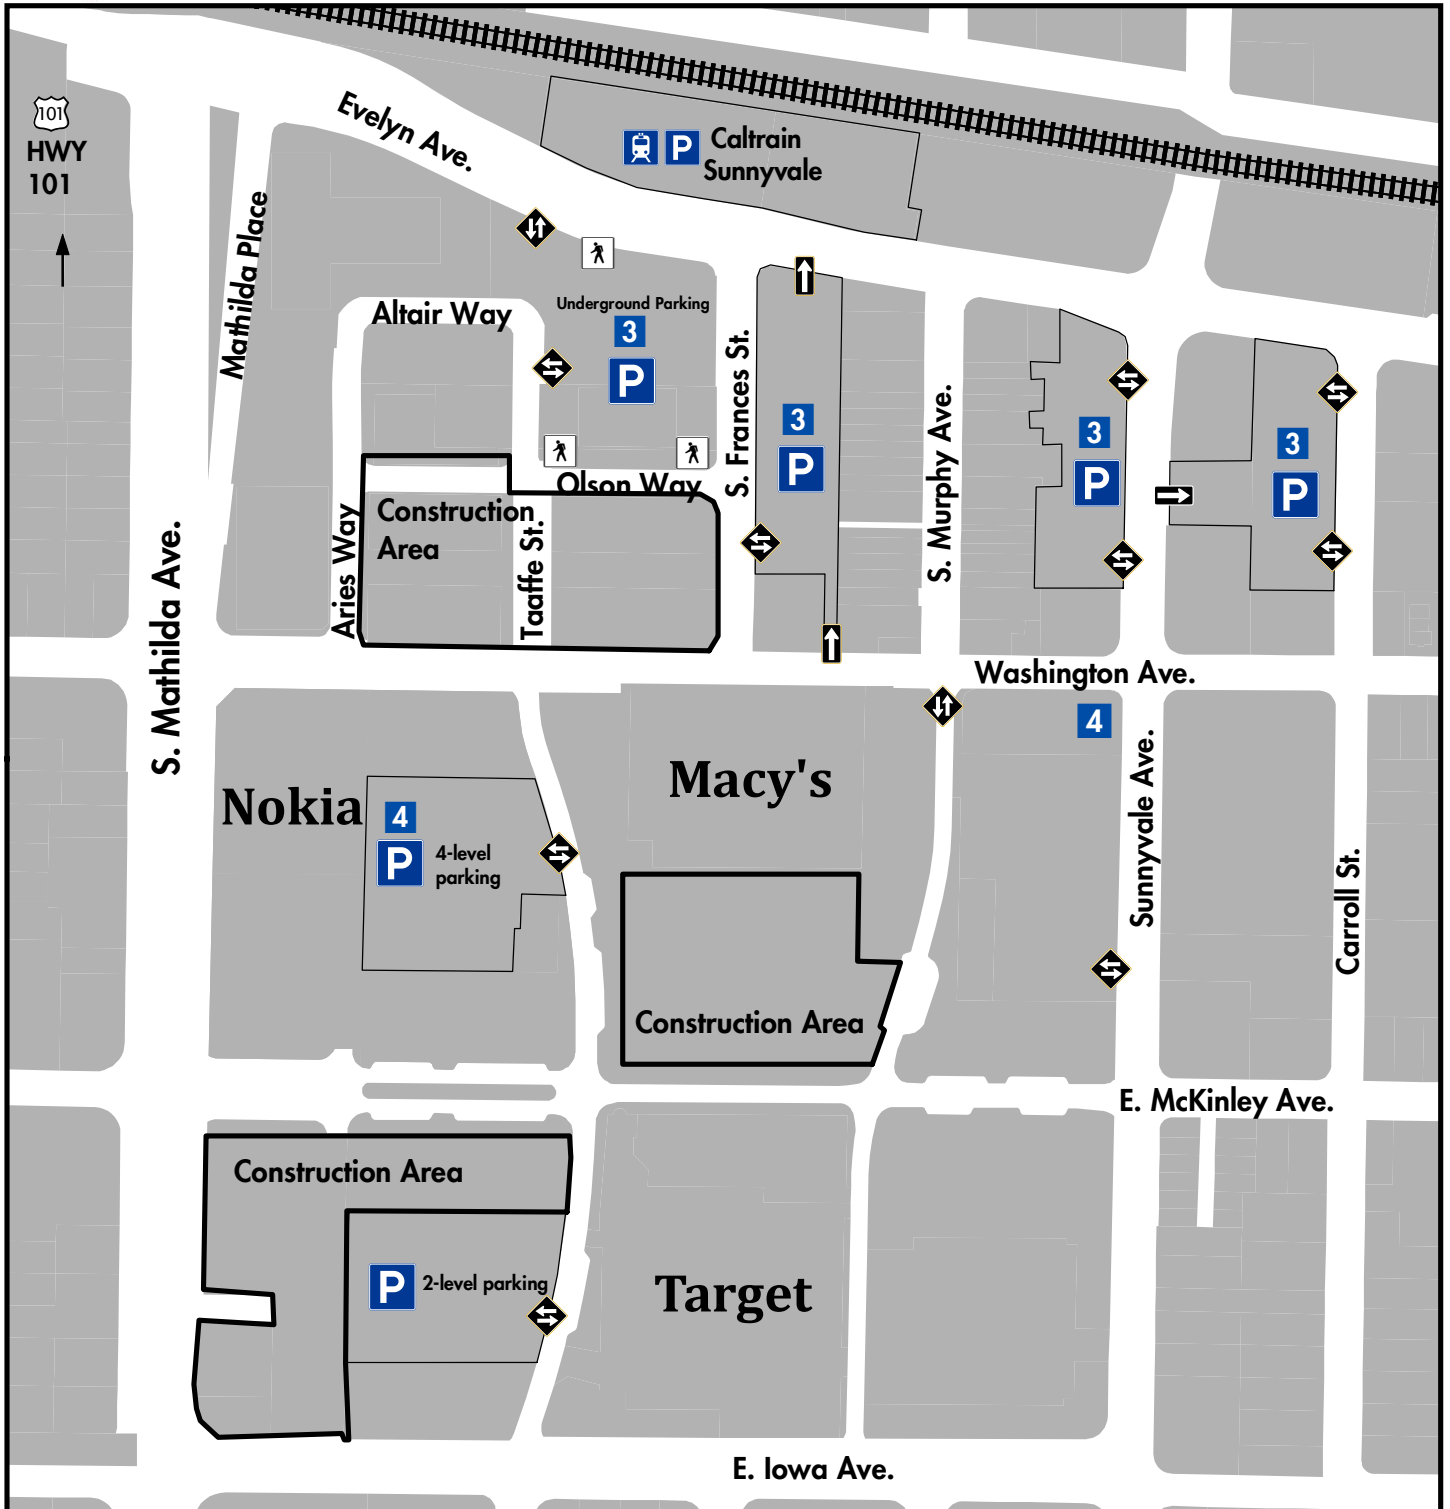

Sunnyvale Downtown Parking Guide

Parking Legend

No overnight parking is allowed in any public parking lot or structure.

Pedestrian Access

Parking Areas

Vehicle Access

4 Hour Parking

3 Hour Parking