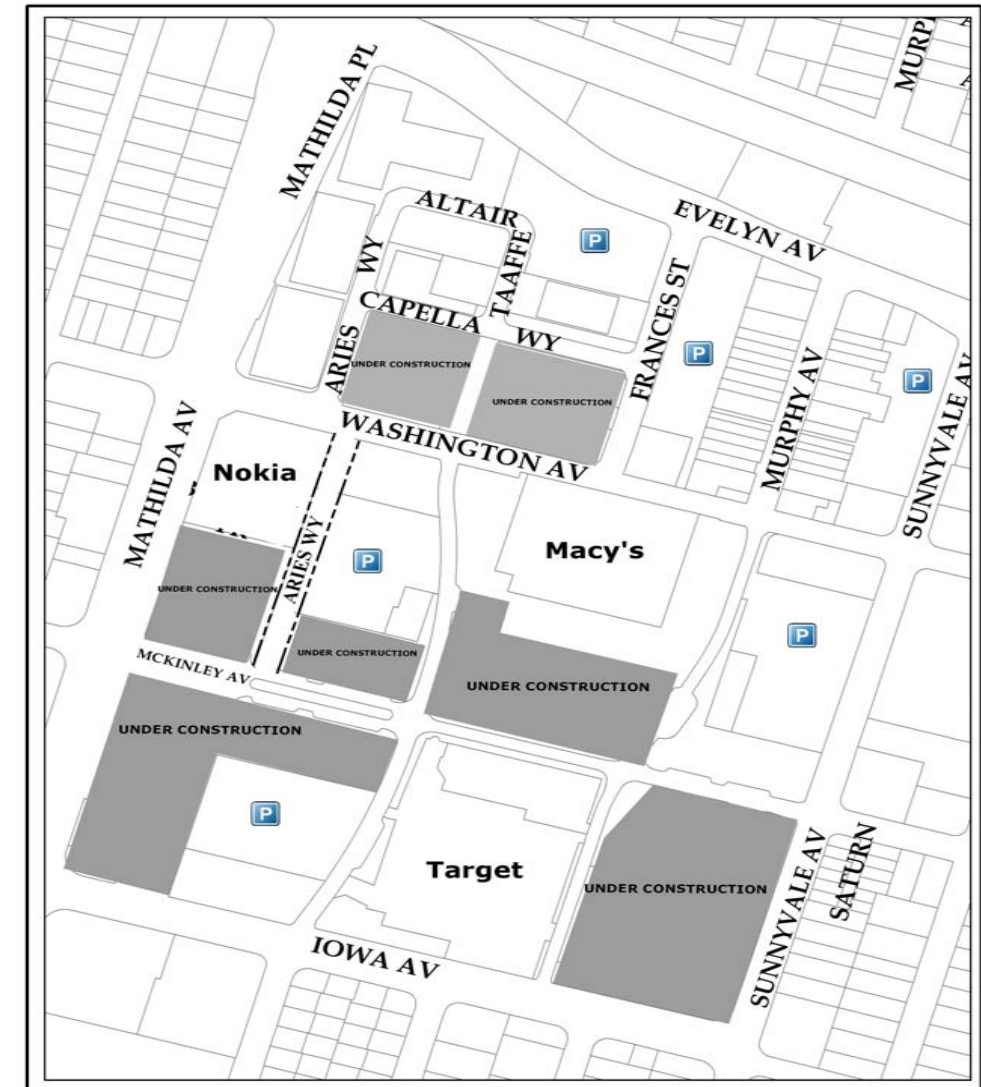

DOWNTOWN BUSINESS DIRECTORY

Economic Development Division
408-730-7607
Fax: 408-328-0707
www.sunnyvale-econdev.com
econdev@ci.sunnyvale.ca.us

City of Sunnyvale
456 W. Olive Avenue
Sunnyvale, CA 94086
408-730-7500
www.sunnyvale.ca.gov