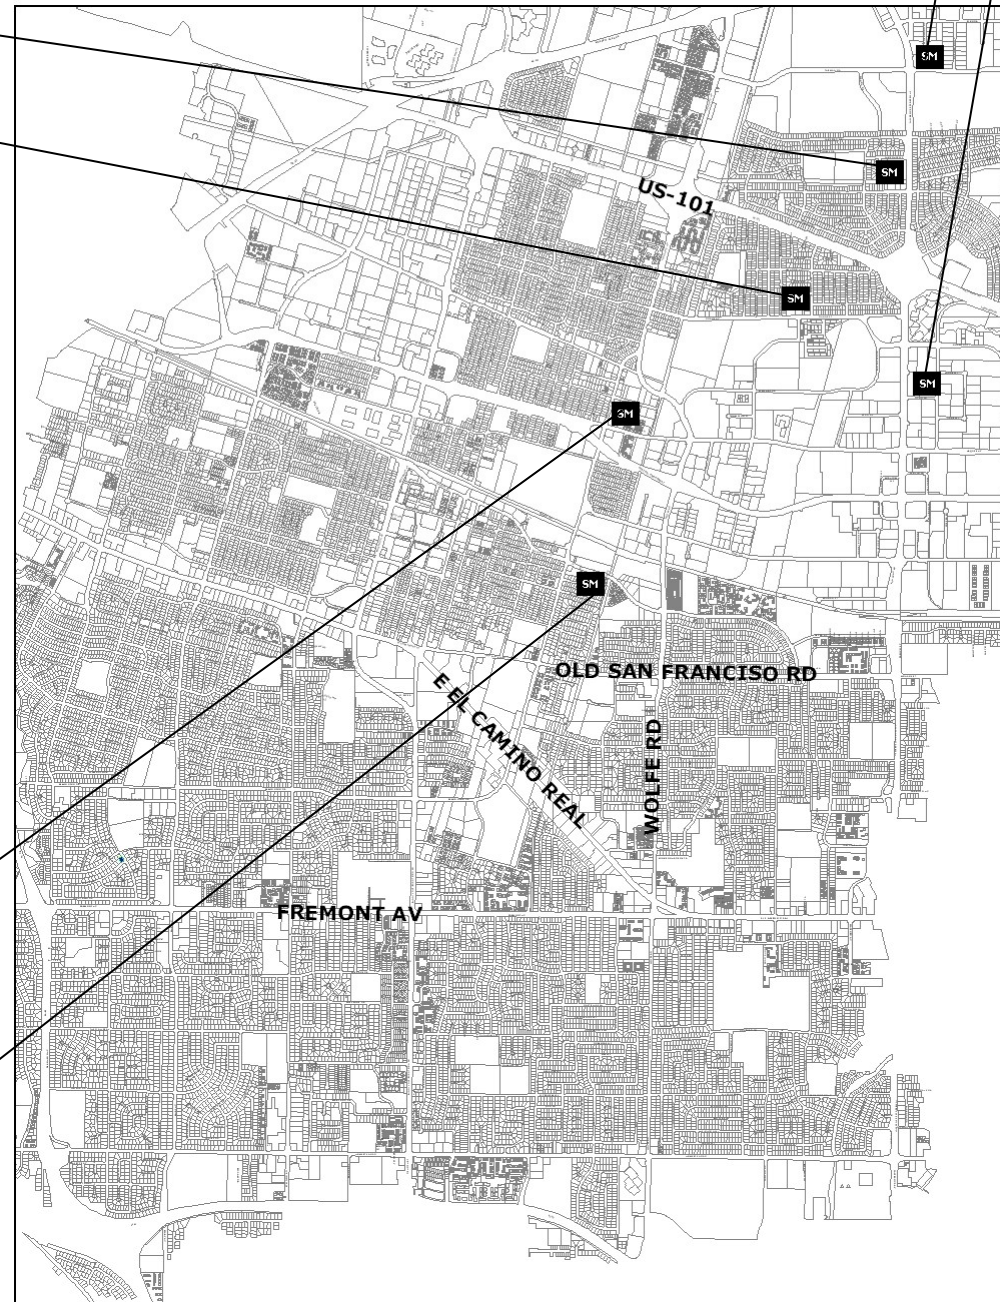

Professional Services

- A1 Zeeta Services, 903B E. Duane Ave., 408-542-9002, www.zeetahomecare.com
- Super Scissors, 923 E. Duane Ave., 408-732-8647

465 – 475 N. Wolfe Rd.

- Evans Pest Master, Inc., 475 N. Wolfe Rd. #42, 408-736-8855
- Fishbanks of Sunnyvale Skate Shop, 475 N. Wolfe Rd., 408-830-0403
- The Flower Cottage, 465 N. Wolfe Rd., 408-746-2020, www.flowercottagesunnyvale.com
- Wolfe Road Storage, 475 N. Wolfe Rd.

610 – 620 E. Evelyn Ave.

Retail

- Ali's Liquors, 610 E. Evelyn Ave., 408-739-5545
- Mercado La Torre, 614 E. Evelyn Ave., 408-735-1510

Restaurants & Entertainment

- Taqueria El Grullo, 620 E. Evelyn Ave., 408-732-1905

Tasman Square

Retail

- Grewalz Liquor & Groceries, 1125 Tasman Dr., 408-744-0970

Restaurants & Entertainment

- Hometown Health Spa, 1137 Tasman Dr.
- Gobi Mongolian BBQ, 1135 Tasman Dr., 408-752-0866, www.gobibbq.com
- New Chef Lee Chinese Restaurant, 1115 Tasman Dr., 408-734-3878, www.newcheflee.net
- Pho Queen Noodle House, 1133 Tasman Dr., 408-745-7753
- Steven's Philly Cheesesteak, 1121 Tasman Dr., 408-734-2792
- Susan's Donuts, 1113 Tasman Dr., 408-745-6002
- Taco Bell, 1109 Tasman Dr., 408-744-0558, www.tacobell.com

Personal Services

- Holiday Cleaners, 1123 Tasman Dr., 408-745-9646
- Jamie's Hair & Nails, 1119 Tasman Dr., 408-734-3550

Professional Services

- Tasman Square Dental, 1117 Tasman Dr., 408-752-0684

Lawrence Center

Retail

- All-Service Centre-US Post Office, 530 Lawrence Expy, 408-736-0313, www.notary4all.com
- BoLee Bridal Couture, 542 Lawrence Expy., 408-774-9272, www.boleebridal.com
- Digitalguru, 546 Lawrence Expy., 408-732-6150, www.digitalguru.com
- Essence Flowers, 520 Lawrence Expy. #301, 408-774-9700, www.essenceflowers.net
- Ham Radio Outlet, 510 Lawrence Expy. #102, 408-736-9496, www.hamradio.com
- Lectron Technologies, 510 Lawrence Expy #214, 408-524-5391
- Yunseng International Inc., 538 Lawrence Expy., 408-988-8688, www.yunseng.com

Restaurants & Entertainment

- Chaats & Curry, 520 Lawrence Expy #310
- Coco's Hamburger Co., 1206 Oakmead Parkway #59, 408-736-2895, www.cocosbakery.com
- Falafel Bite, 500 Lawrence Expy. #C, 408-736-2411, www.falafelbite.com
- Madhuban Indian Cuisine, 544 Lawrence Expy., 408-735-7448, www.madhubanindiancuisine.net
- McDonald's, 550 Lawrence Expy
- Merit Vegetarian Restaurant, 548-2 Lawrence Expy
- Mission City Café, 510 Lawrence Expy. #101, 408-737-2373
- Pad Thai Cuisine, 500 Lawrence Expy. #B, 408-733-2626, www.padthaisunnyvale.com
- Place Cafe, 546 Lawrence Expy. #1, 408-749-1559
- St. John's Bar & Grill, 510 Lawrence Expy., 408-738-8515, www.stjohnsgrill.com
- Subway Sandwiches, 500 Lawrence Expy. #G, 408-732-1952, www.subway.com
- Tasty Subs & Pizza, 528 Lawrence Expy., 408-738-8761
- Togo's, 540 Lawrence Expy., 408-735-1102, www.togos.com
- Una Mas, 548 Lawrence Expy., 408-720-8226, www.unamas.com

Personal Services

- 24 Hour Fitness, 1211 E Arques Ave., 408-749-0300, www.24hourfitness.com
- Ella Salon, 520 Lawrence Expy. #302, 408-830-9933
- Express Cleaners, 510 Lawrence Expy., 408-739-8251
- Fastsigns, 546 Lawrence Expy., 408-245-8000, www.fastsigns.com
- FedEx-Kinkos, 520 Lawrence Expy. #306, 408-733-0895, www.fedex.com
- Natural Health Pros, 538 Lawrence Expy., 408-735-8188, www.drchuang.com
- Pampa Dance Academy, 520 Lawrence Expy. #311, 408-24-DANCE or 408-243-2623, www.pampans.com
- Parri's Salon, 510 Lawrence Expy. #212, 408-739-0151
- Select Personnel Services, 520 Lawrence Expy. #303, 408-830-5930, www.selectpersonnel.com
- UCMAS.us, 520 Lawrence Expy. #300, 408-530-8867, www.ucmasusa.com

Professional Services