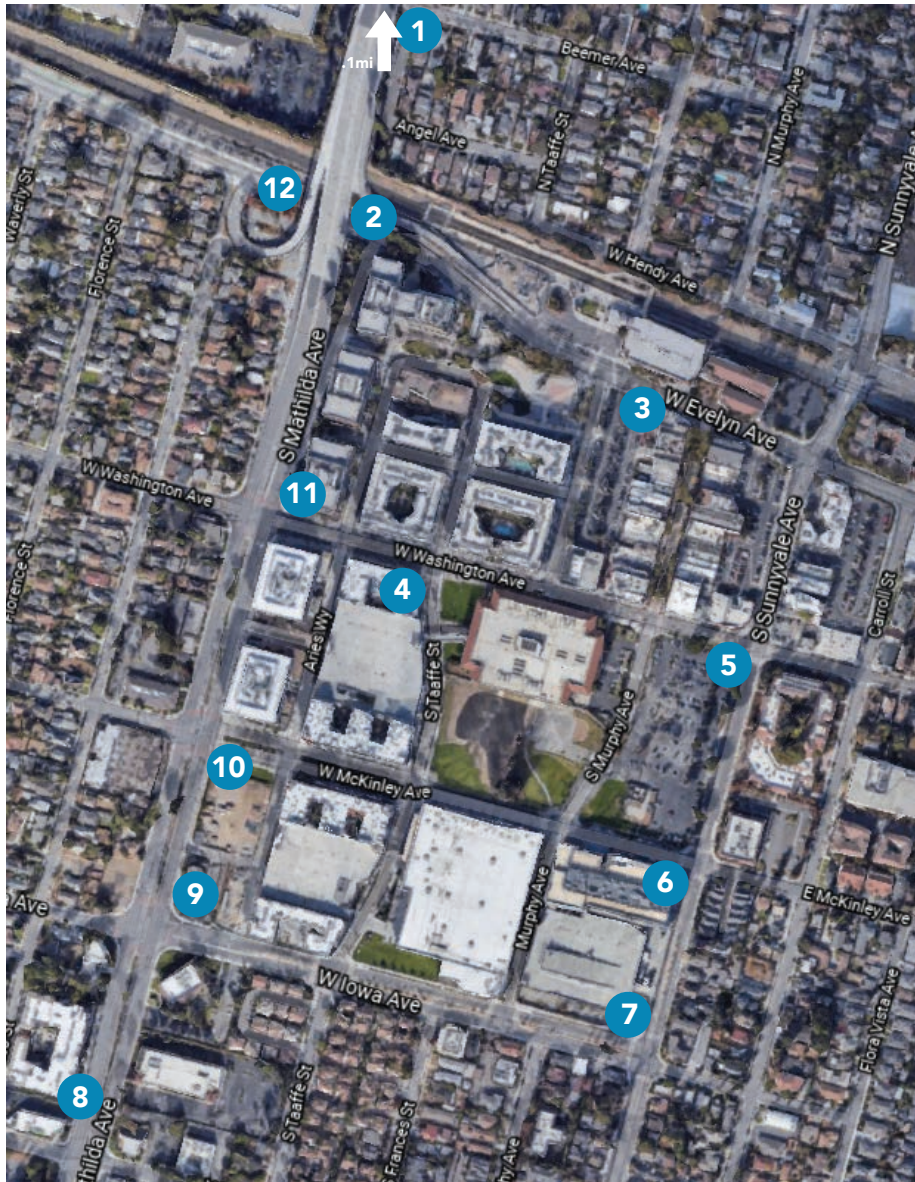

# The Great Box Cover-up!

The City of Sunnyvale is engaging local artists to cover city-owned utility boxes with engaging artwork.

## Artist and Location

- 1 **Mathilda Avenue at California Avenue**  
*Deepti Nanawati (Art Circle Studio)*
- 2 **Evelyn Avenue at Mathilda Avenue (under overpass)**  
*Alexandra Underwood*
- 3 **Evelyn Avenue at Frances Avenue**  
*Winnie Lam and Anagha Mishra*
- 4 **Washington Avenue at Taaffe Avenue**  
*Michelle Taniguchi*
- 5 **Sunnyvale Avenue at McKinley Avenue**  
*Lila Gemellos*
- 6 **Sunnyvale Avenue at McKinley Avenue**  
*Skye Becker-Yamakawa*
- 7 **Sunnyvale Avenue at Iowa Avenue**  
*Christine Oliver*
- 8 **Mathilda Avenue at Olive Avenue**  
*Susan Seichrist*
- 9 **Mathilda Avenue at Iowa Avenue**  
*Harumo Sato*
- 10 **Mathilda Avenue at McKinley Avenue**  
*Neela Shukla and Geeta Taneja*
- 11 **Mathilda Avenue at Washington Avenue**  
*Dotti Cichon*
- 12 **Evelyn Avenue at Mathilda Avenue (along Evelyn)**  
*Caitlin Gilbert*