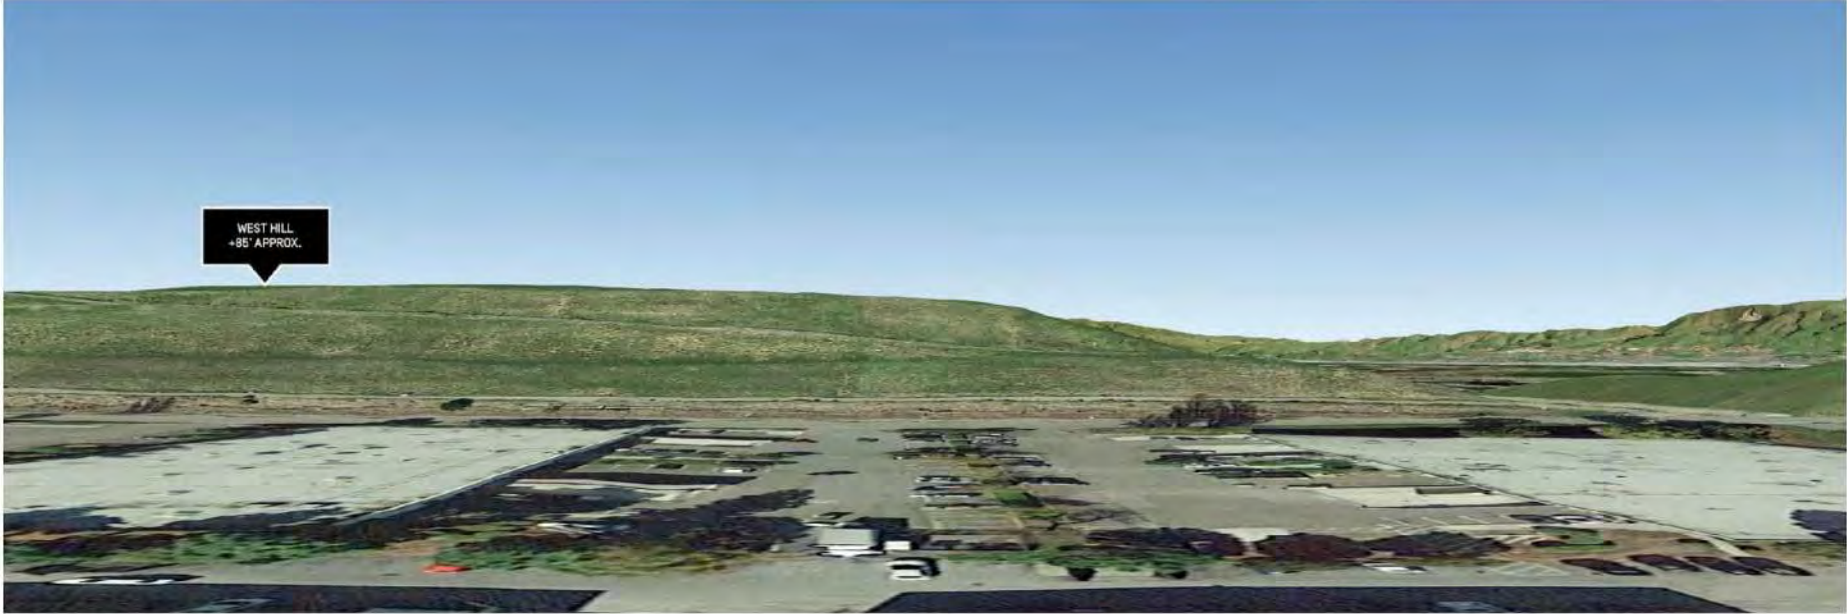

Preliminary

11/06/2019 7:51:31 AM

NORTH VIEW FROM L1 +12'-0"

Preliminary

11/06/2019 7:51:49 AM

NORTH VIEW FROM L2 +30'-8"

Preliminary

11/06/2019 7:51:50 AM

NORTH VIEW FROM L3 +47'-3"

Preliminary

11/06/2019 7:51:50 AM

NORTH VIEW FROM L4 +63'-9"

Preliminary

11/06/2019 7:51:51 AM

NORTH VIEW FROM L5 +80'-3"

Preliminary

11/06/2019 7:51:51 AM

Preliminary

11/06/2019 7:51:52 AM

Preliminary

11/06/2019 7:51:52 AM

200 EAST/WEST STAIR VIEW