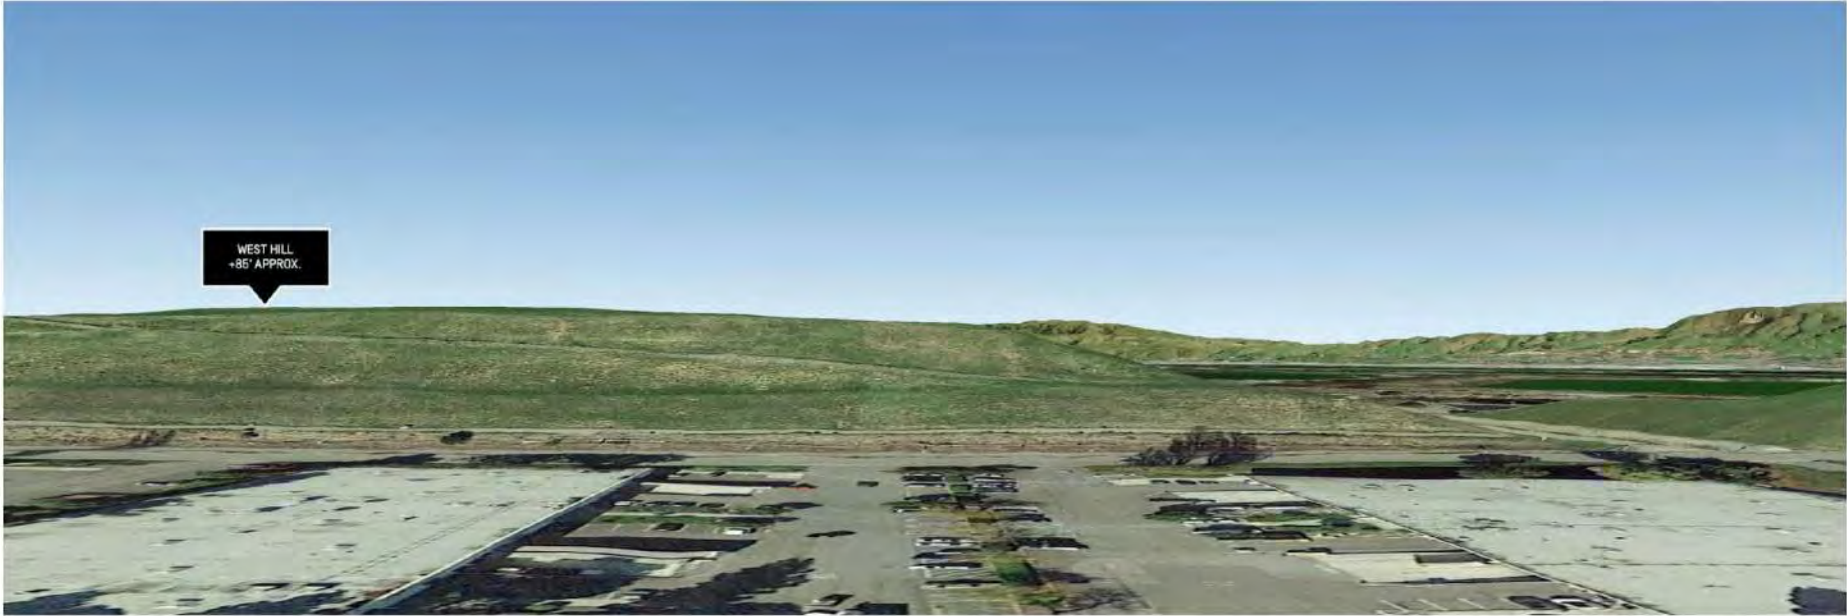

Preliminary

11/06/2019 7:51:31 AM

NORTH VIEW FROM L1 +12'-0"

Preliminary

11/06/2019 7:51:49 AM

NORTH VIEW FROM L2 +30'-8"

Preliminary

11/06/2019 7:51:50 AM

NORTH VIEW FROM L3 +47'-3"

Preliminary

11/06/2019 7:51:50 AM

NORTH VIEW FROM L4 +63'-9"

Preliminary

11/06/2019 7:51:51 AM

NORTH VIEW FROM L5 +80'-3"

Preliminary

11/06/2019 7:51:51 AM

Preliminary

11/06/2019 7:51:52 AM

Preliminary

11/06/2019 7:51:52 AM

200 EAST/WEST STAIR VIEW