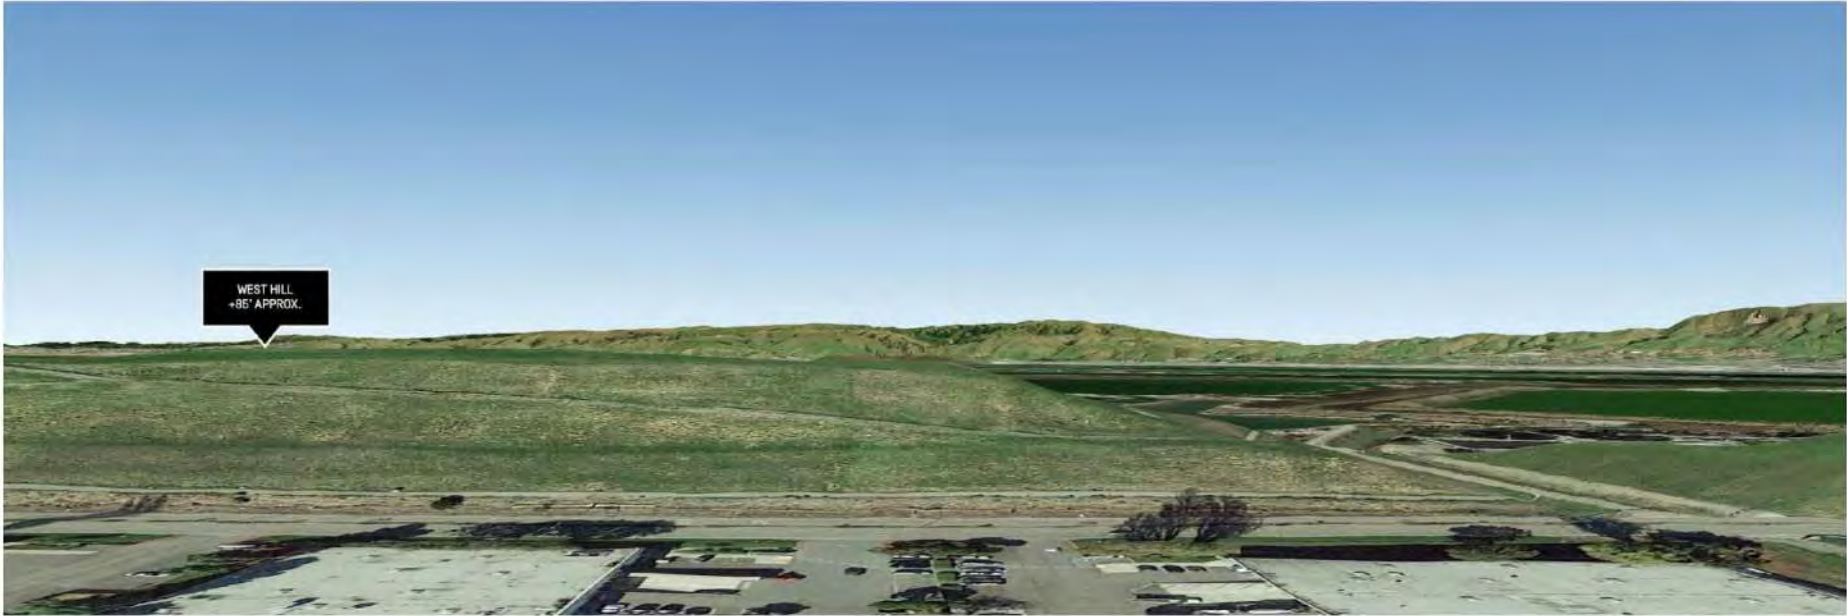

NORTH VIEW FROM L3 +47'-3"

Preliminary

11/06/2019 7:51:50 AM

NORTH VIEW FROM L4 +63'-9"

Preliminary

11/06/2019 7:51:51 AM

NORTH VIEW FROM L5 +80'-3"

Preliminary

11/06/2019 7:51:51 AM

Preliminary

11/06/2019 7:51:52 AM

Preliminary

11/06/2019 7:51:52 AM

200 EAST/WEST STAIR VIEW