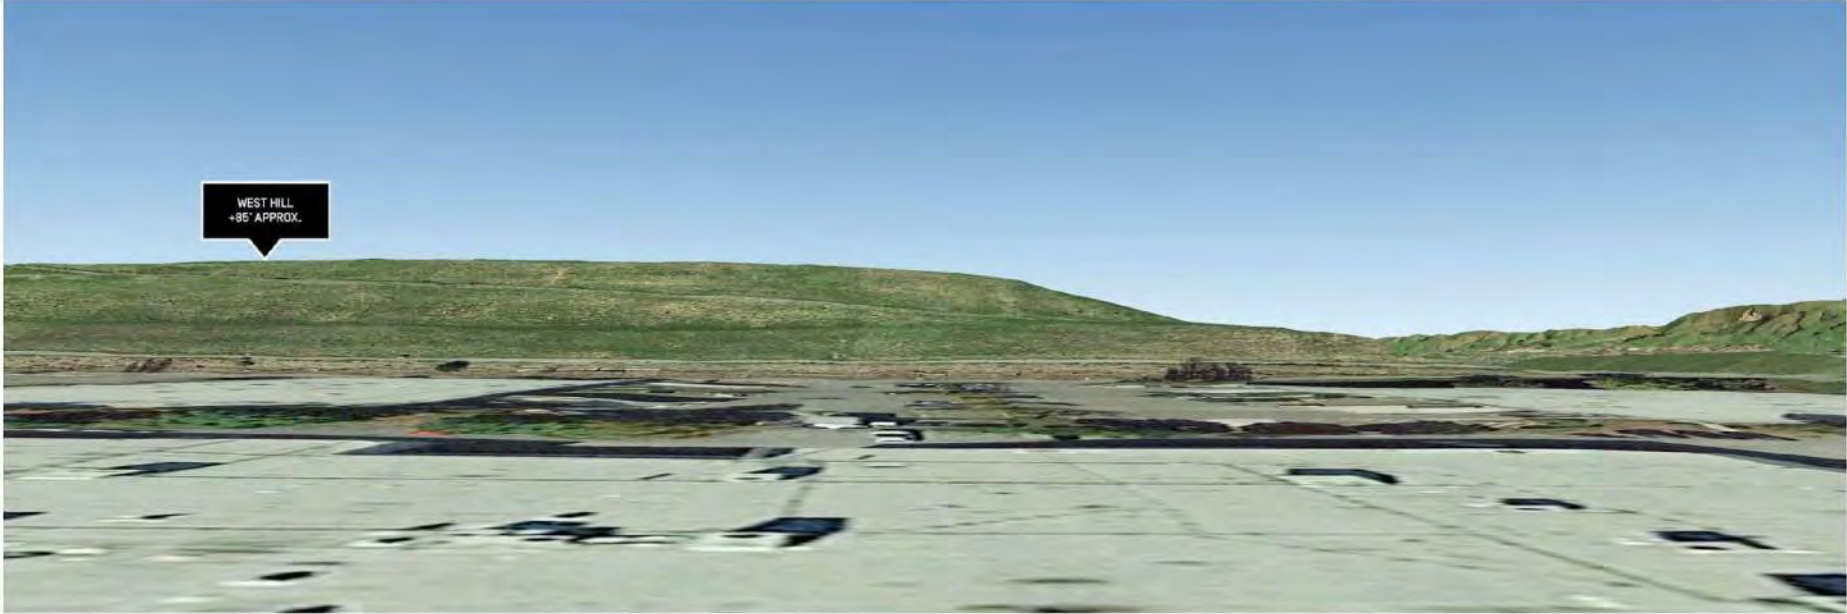

Preliminary

11/06/2019 7:51:31 AM

NORTH VIEW FROM L1 +12'-0"

Preliminary

11/06/2019 7:51:49 AM

NORTH VIEW FROM L2 +30'-8"

Preliminary

11/06/2019 7:51:50 AM

NORTH VIEW FROM L3 +47'-3"

Preliminary

11/06/2019 7:51:50 AM

NORTH VIEW FROM L4 +63'-9"

Preliminary

11/06/2019 7:51:51 AM

NORTH VIEW FROM L5 +80'-3"

Preliminary

11/06/2019 7:51:51 AM

Preliminary

11/06/2019 7:51:52 AM

Preliminary

11/06/2019 7:51:52 AM

200 EAST/WEST STAIR VIEW