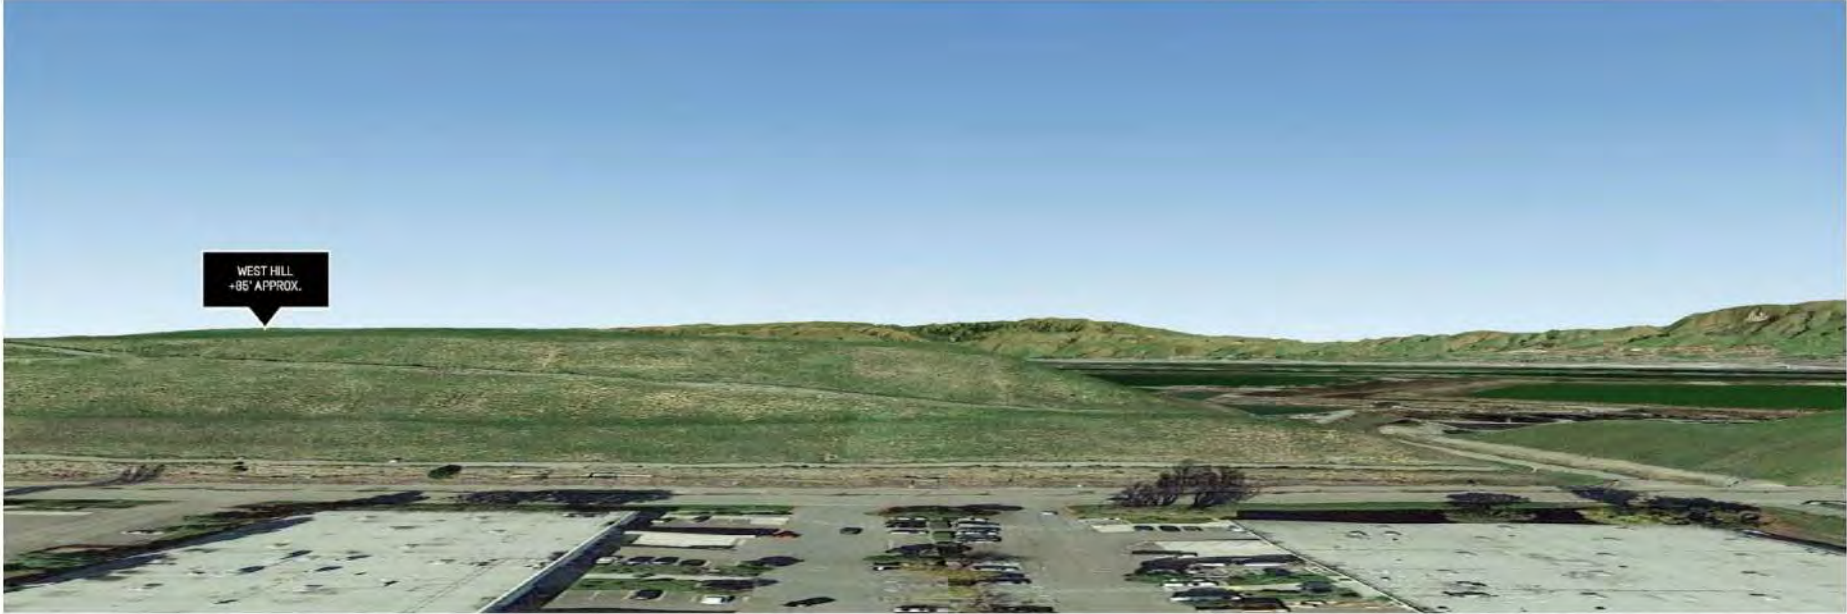

Preliminary

11/06/2019 7:51:31 AM

NORTH VIEW FROM L1 +12'-0"

Preliminary

11/06/2019 7:51:49 AM

NORTH VIEW FROM L2 +30'-8"

Preliminary

11/06/2019 7:51:50 AM

NORTH VIEW FROM L3 +47'-3"

Preliminary

11/06/2019 7:51:50 AM

NORTH VIEW FROM L4 +63'-9"

Preliminary

11/06/2019 7:51:51 AM

NORTH VIEW FROM L5 +80'-3"

Preliminary

11/06/2019 7:51:51 AM

Preliminary

11/06/2019 7:51:52 AM

Preliminary

11/06/2019 7:51:52 AM

200 EAST/WEST STAIR VIEW